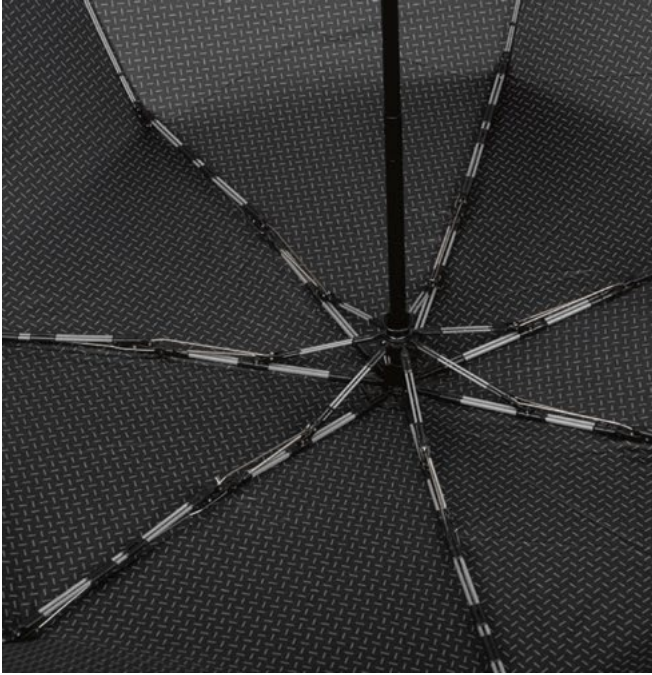

# CACHAREL®

PARAGUAS

- 87
-  Open&close
  -  Windproof
  -  water repellent
  -  Light
-  **XL**
-  6 pcs
- 3455**  
58cm x 8  
3 sec.

- 89
-  Open&close
  -  Windproof
  -  water repellent
  -  Light
-  **XL**
-  6 pcs
- 3456**  
58cm x 8  
3 sec.

- 
- Open & close
- 
- Windproof
- 
- Water repellent
- 
- Light

**XL**

6 pcs

**3610**  
58cm x 7  
3 sec.

91

- 
- Open & close
- 
- Windproof
- 
- Water repellent
- 
- Light

**XL**

6 pcs